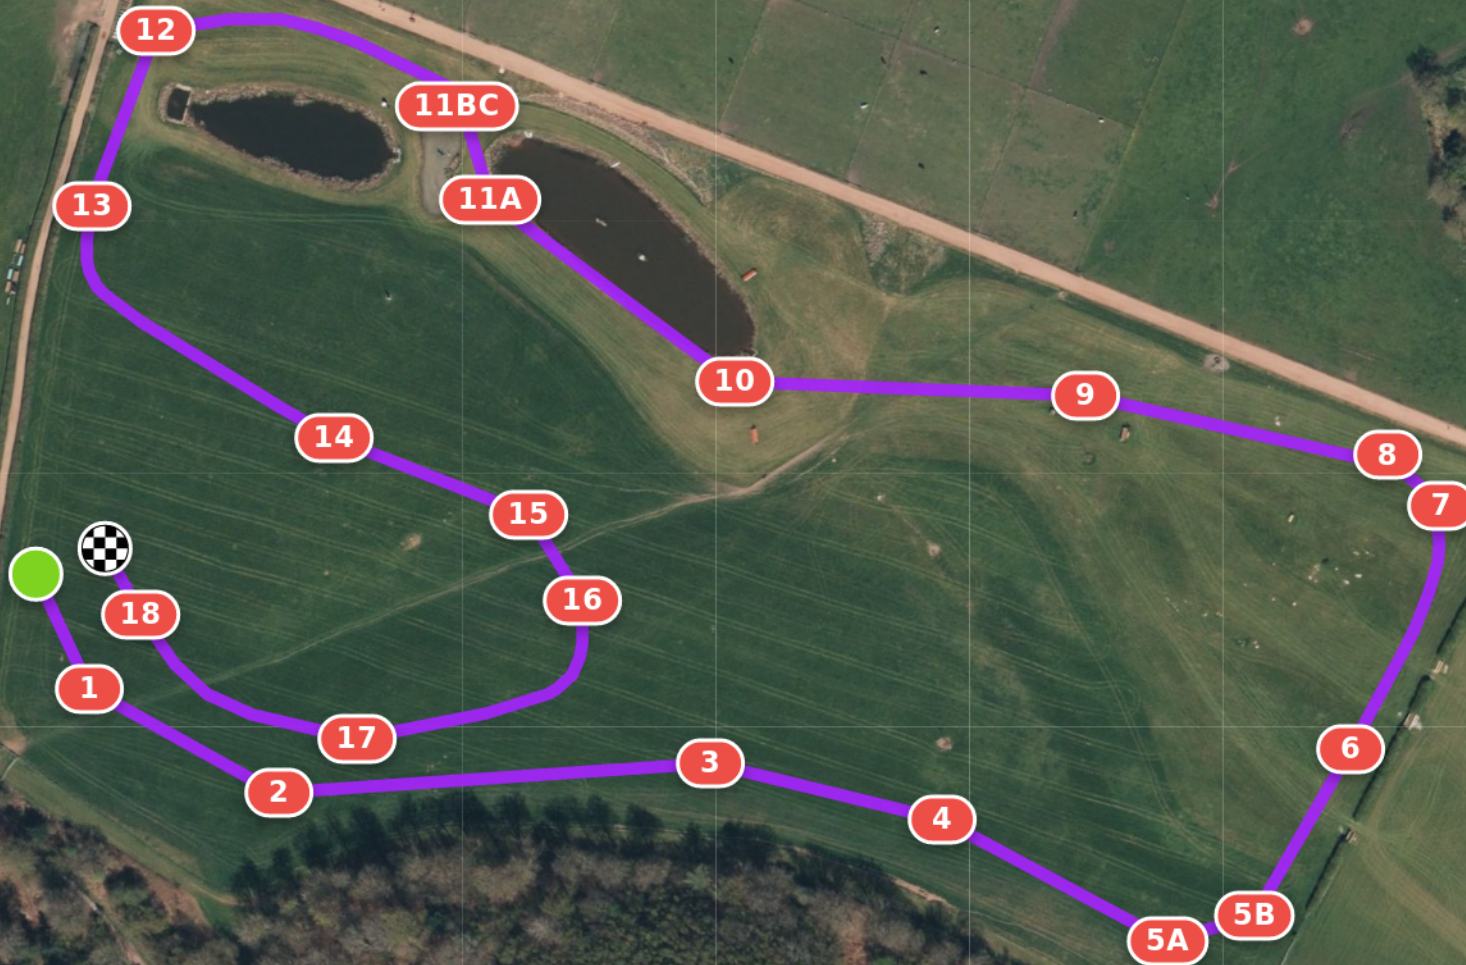

Kelsall Hill UA 80

Efforts: 21

Speed: 435 m/min

- 1 Green roll
- 2 Rabbit hutch
- 3 Hay rack
- 4 House
- 5A Open roll top
- 5B Log palisade
- 6 Hut
- 7 Hay rack
- 8 Upturned boat
- 9 Giant's table
- 10 Boathouse
- 11AC Boathouse
- 11B Water
- 12 Veg box
- 13 Logstack
- 14 Kelsall feeder
- 15 Brush palisade
- 16 Log
- 17 Log roll top
- 18 Kelsall express