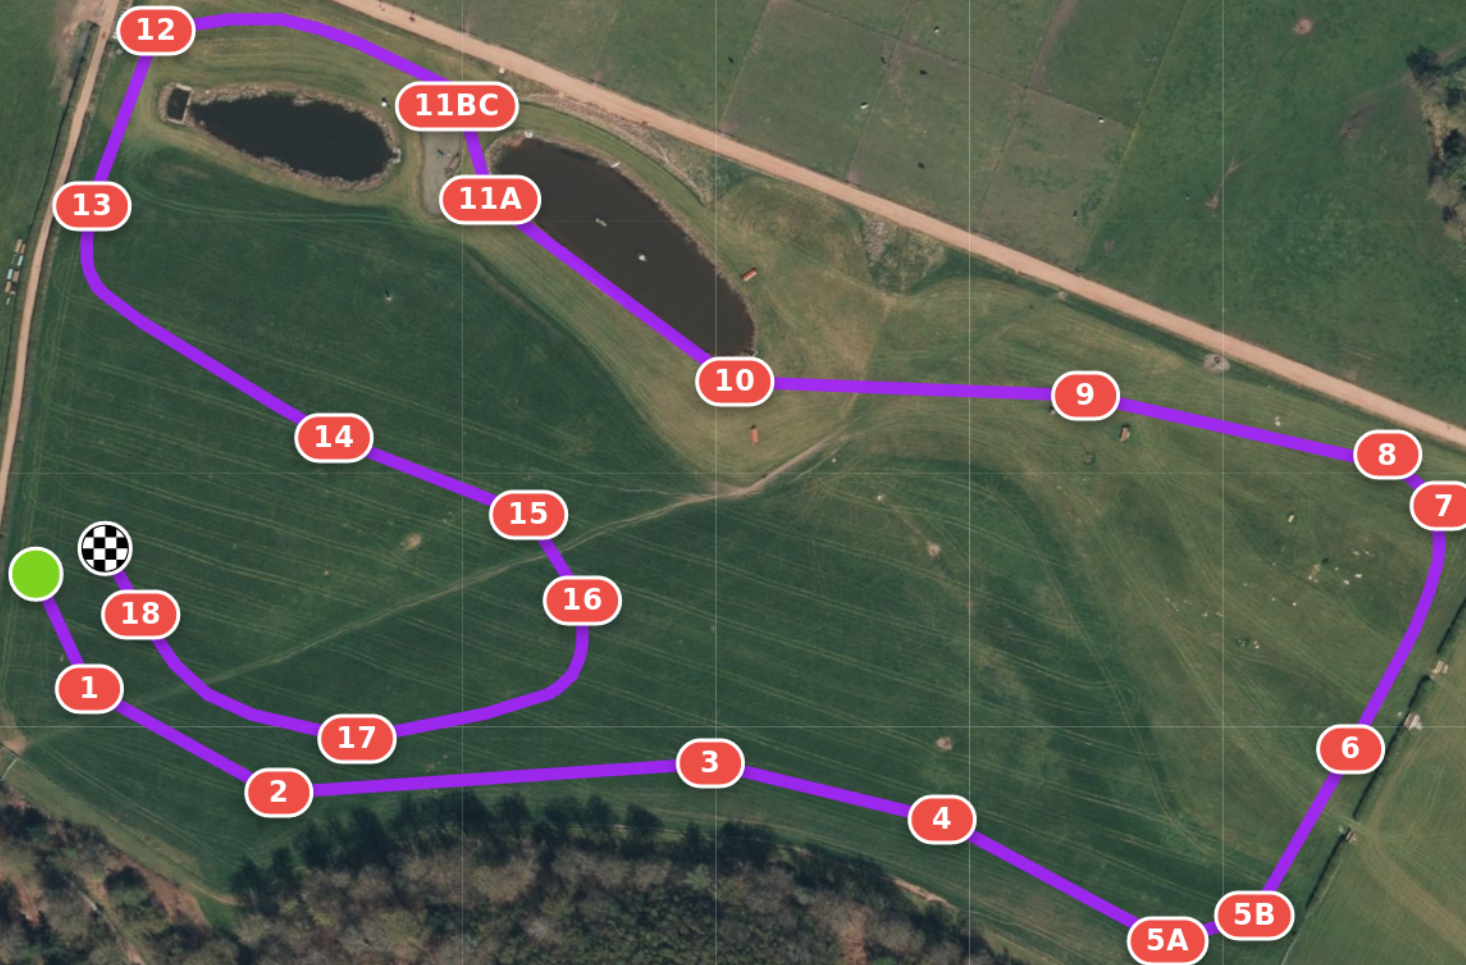

# Kelsall Hill UA 70

Efforts: 21

Speed: 420 m/min

- 1 Green roll
- 2 Rabbit hutch
- 3 Hay rack
- 4 House
- 5A Open roll top
- 5B Log palisade
- 6 Hut
- 7 Hay rack
- 8 Upturned boat
- 9 Giant's table
- 10 Boathouse
- 11AC Boathouse
- 11B Water
- 12 Veg box
- 13 Logstack
- 14 Kelsall feeder
- 15 Brush palisade
- 16 Log
- 17 Log roll top
- 18 Kelsall express