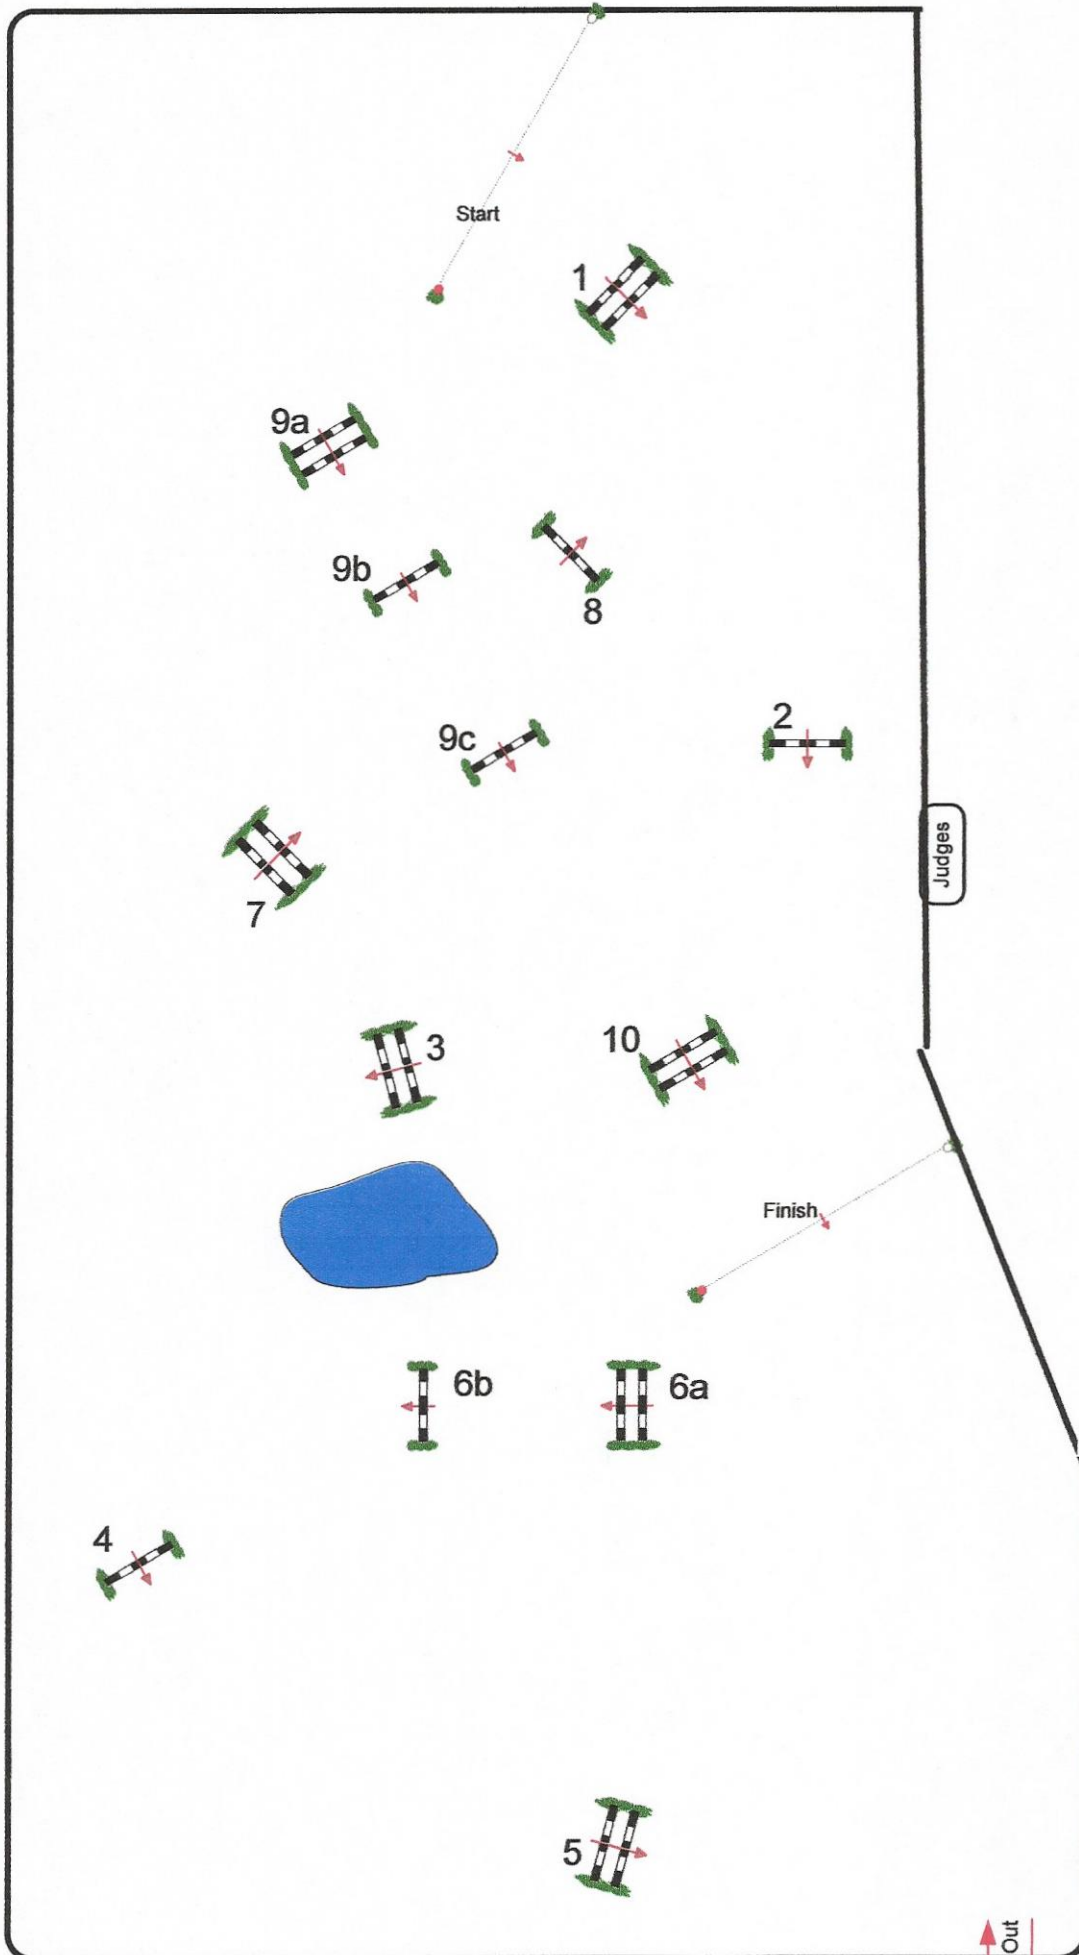

Kelsall Hill

Class No.: 1

Novice, Open Novice, Interme
& Open Intermediate

One Round

25 September 2020

Start: 8:40

Table: A
National RG:
FEI RG / Art.
Height: 1.15 m

Speed: 325 m/min

Length: 410 m
Time allowed: 76 sec
Time limit: 152 sec

Obstacles: 10
Efforts: 13
Penalty sec
Closed combination:

:
n/a
Length: 0 m
Time allowed: 0 sec
Time limit: 0 sec

2nd Jump-off:

Length: 0 m
Time allowed: 0 sec
Time limit: 0 sec