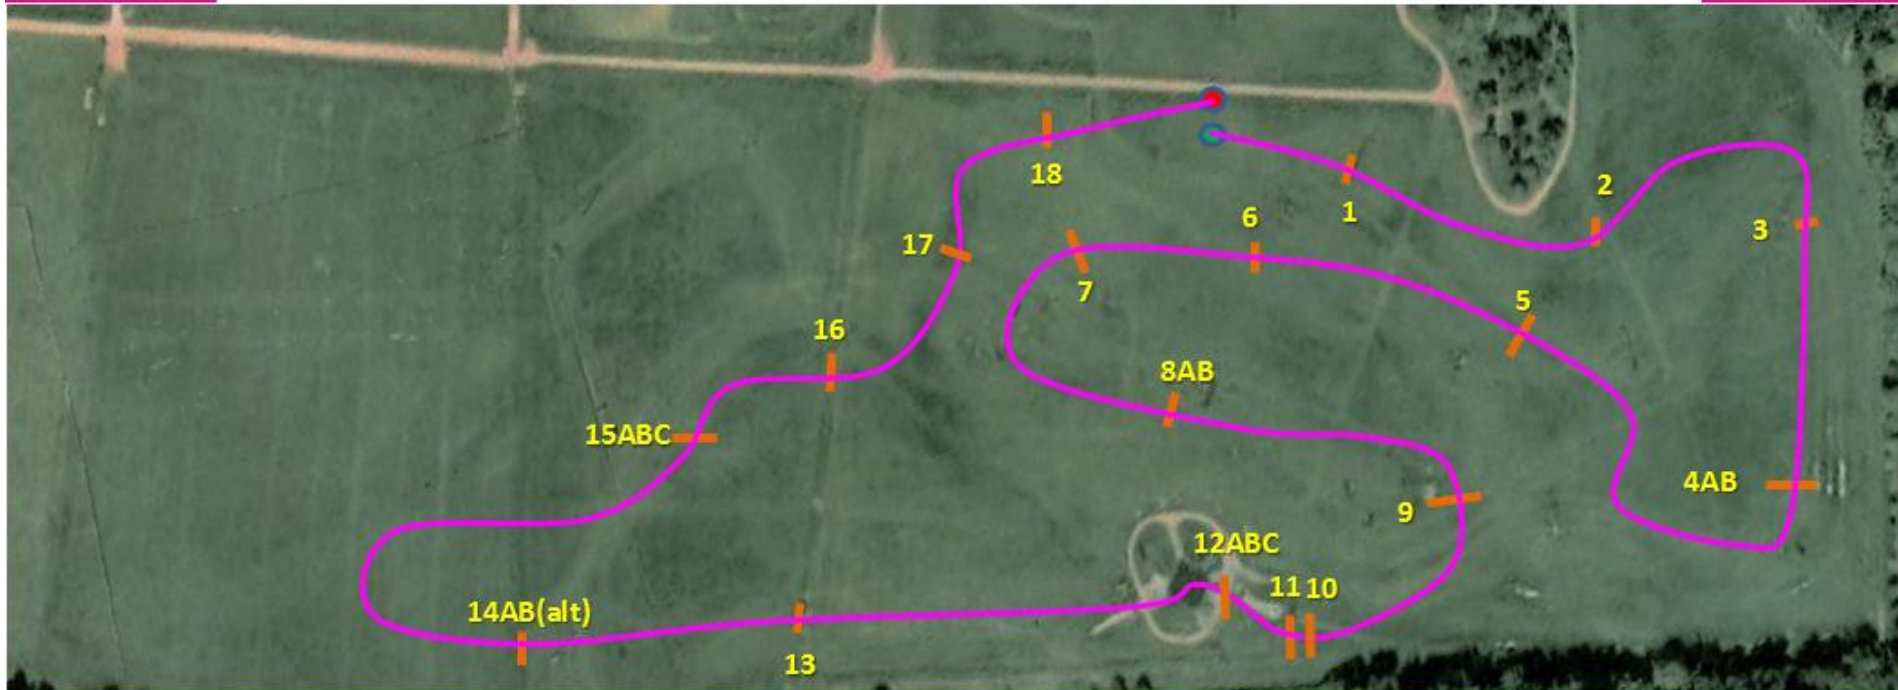

Kelsall Hill : Intermediate Schooling April 2017

Kelsall Hill : Novice Schooling April 2017

1: Grubs Boots Green Roll Top	5: R.A.B.I Picnic Table	9: Barlows Electrical Double Brush	13AB(alt): Keyflow Feeds Owl Table	17AB: Siddle Equine Ski Jump
2: Landtech Solutions Poplar Log	6: Thomason, Ritchie and Harding Equine Vets Stick Pile	10AB: Rowen Barbary Water Complex		18: Landtech Solutions Trough Brush
		11AB: Rowen Barbary Log	15A(alt) B(alt): Triple brush combo	
4AB: Blue Chip Trakehner	8AB: Fyrnwy Equine Group Owl Hole		16: Stone Table	 21: SUPREME PRODUCTS Kelsall Hill Express

Kelsall Hill : BE100 Schooling April 2017

1: Grubs Boots Green Roll Top	6: Thomason, Ritchie and Harding Equine Vets Stick Pile	11: Chelford Farm Supplies Ditch	16: Jackson Equestrian Brush
2: Landtech Solutions Poplar Log		12ABC: Rowen Barbary Water Complex	17: Crewe Saddlery Roll
	8AB: Fymwy Equine Group Sheep Feeders		18: SUPREME PRODUCTS Kelsall Hill Express
4AB: Blue Chip <u>Trakehner</u>	9: Barlows Electrical Rabbit Hutch	14AB(alt): Keyflow Feeds Log pile corner	Course available for cross country schooling for two weeks after the event!
5: R.A.B.I Upturned Log	10: Chelford Farm Supplies House	15ABC: Siddle Equine Ski Jump	

Kelsall Hill : BE90 Schooling April 2017

1 Grubs Boots Green Roll Top	6: Thomason, Ritchie and Harding Equine Vets Stick Pile	11ABC: Rowen Barbary Water Complex	16: Crewe Saddlery Roll
2: Landtech Solutions Seat		12: Savills Oxer	17: SUPREME PRODUCTS Kelsall Express
	8AB: Fyrnwy Equine Group Sheep Feeders	13AB(alt): Keyflow Feeds Corner Combo	Course available for cross country schooling for two weeks after the event!
4AB: Blue Chip <u>Trakehner</u>	9: Barlows Electrical Rabbit Hutch	14AB: Siddle Equine Ski Jump	
5: R.A.B.I Upturned Log	10AB: Chelford Farm Supplies Ditch and House	15: Jackson Equestrian Brush	