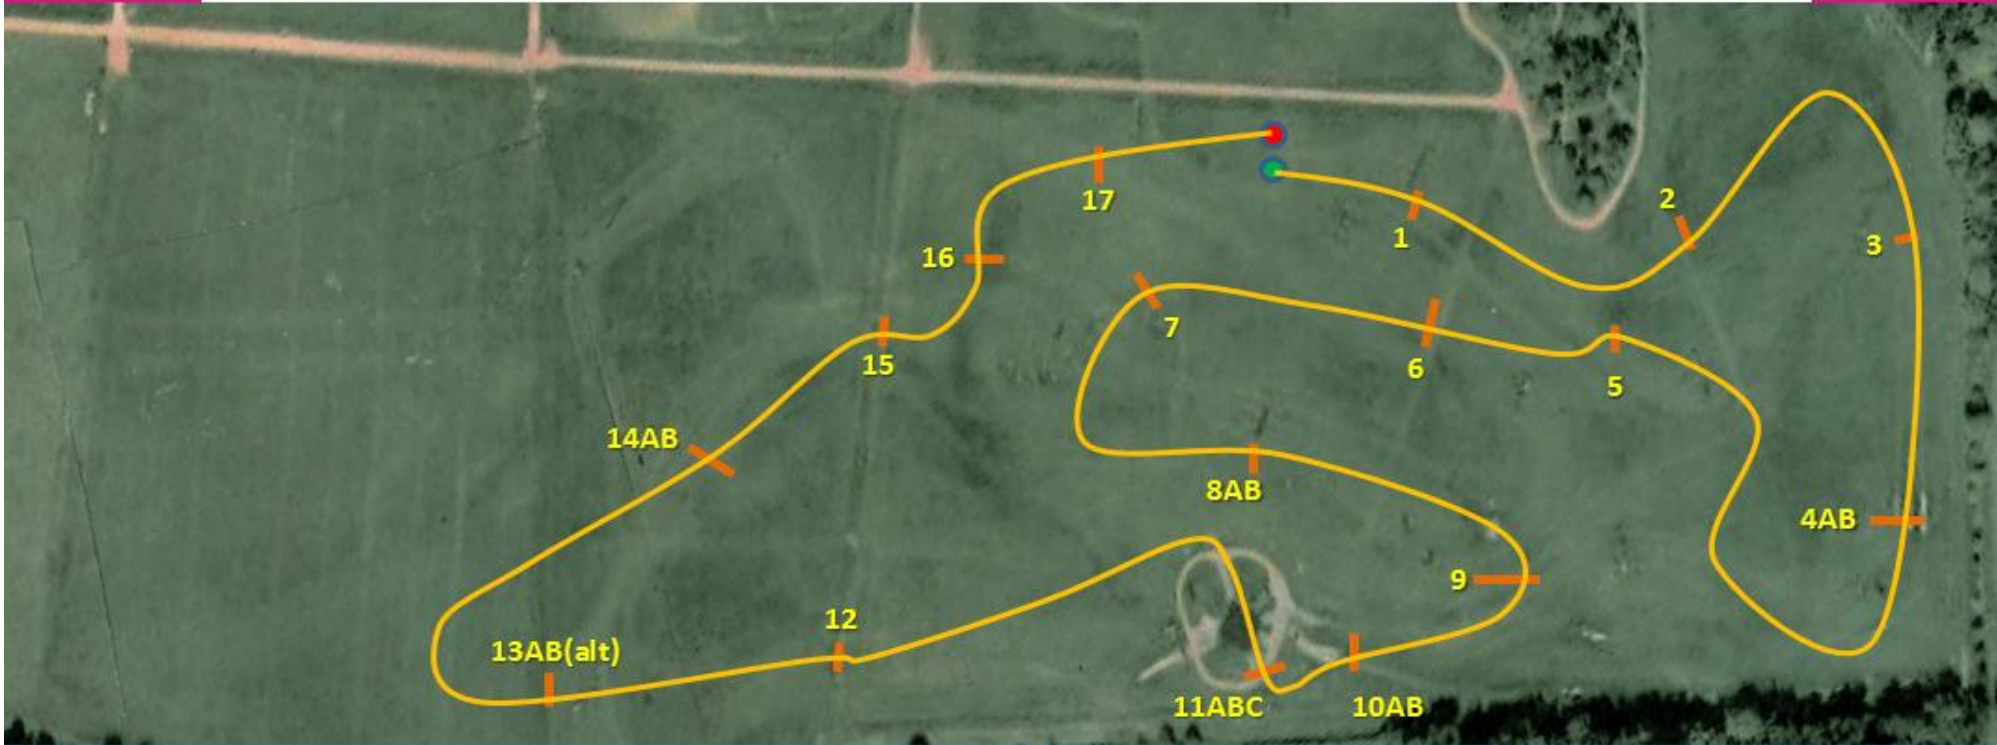

Kelsall Hill : Intermediate Schooling April 2017

Kelsall Hill : Novice Schooling April 2017

1: Grubs Boots Green Roll Top	5: R.A.B.I Picnic Table	9: Barlows Electrical Double Brush	13AB(alt): Keyflow Feeds Owl Table	17AB: Siddle Equine Ski Jump
2: Landtech Solutions Poplar Log	6: Thomason, Ritchie and Harding Equine Vets Stick Pile	10AB: Rowen Barbary Water Complex		18: Landtech Solutions Trough Brush
		11AB: Rowen Barbary Log	15A(alt) B(alt): Triple brush combo	
4AB: Blue Chip Trakehner	8AB: Fyrnwy Equine Group Owl Hole		16: Stone Table	 21: SUPREME PRODUCTS Kelsall Hill Express

Kelsall Hill : BE100 Schooling April 2017

1: Grubs Boots Green Roll Top	6: Thomason, Ritchie and Harding Equine Vets Stick Pile	11: Chelford Farm Supplies Ditch	16: Jackson Equestrian Brush
2: Landtech Solutions Poplar Log		12ABC: Rowen Barbary Water Complex	17: Crewe Saddlery Roll
	8AB: Fymwy Equine Group Sheep Feeders		18: SUPREME PRODUCTS Kelsall Hill Express
4AB: Blue Chip <u>Trakehner</u>	9: Barlows Electrical Rabbit Hutch	14AB(alt): Keyflow Feeds Log pile corner	Course available for cross country schooling for two weeks after the event!
5: R.A.B.I Upturned Log	10: Chelford Farm Supplies House	15ABC: Siddle Equine Ski Jump	

Kelsall Hill : BE90 Schooling April 2017

1 Grubs Boots Green Roll Top	6: Thomason, Ritchie and Harding Equine Vets Stick Pile	11ABC: Rowen Barbary Water Complex	16: Crewe Saddlery Roll
2: Landtech Solutions Seat		12: Savills Oxer	17: SUPREME PRODUCTS Kelsall Express
	8AB: Fyrnwy Equine Group Sheep Feeders	13AB(alt): Keyflow Feeds Corner Combo	Course available for cross country schooling for two weeks after the event!
4AB: Blue Chip <u>Trakehner</u>	9: Barlows Electrical Rabbit Hutch	14AB: Siddle Equine Ski Jump	
5: R.A.B.I Upturned Log	10AB: Chelford Farm Supplies Ditch and House	15: Jackson Equestrian Brush	