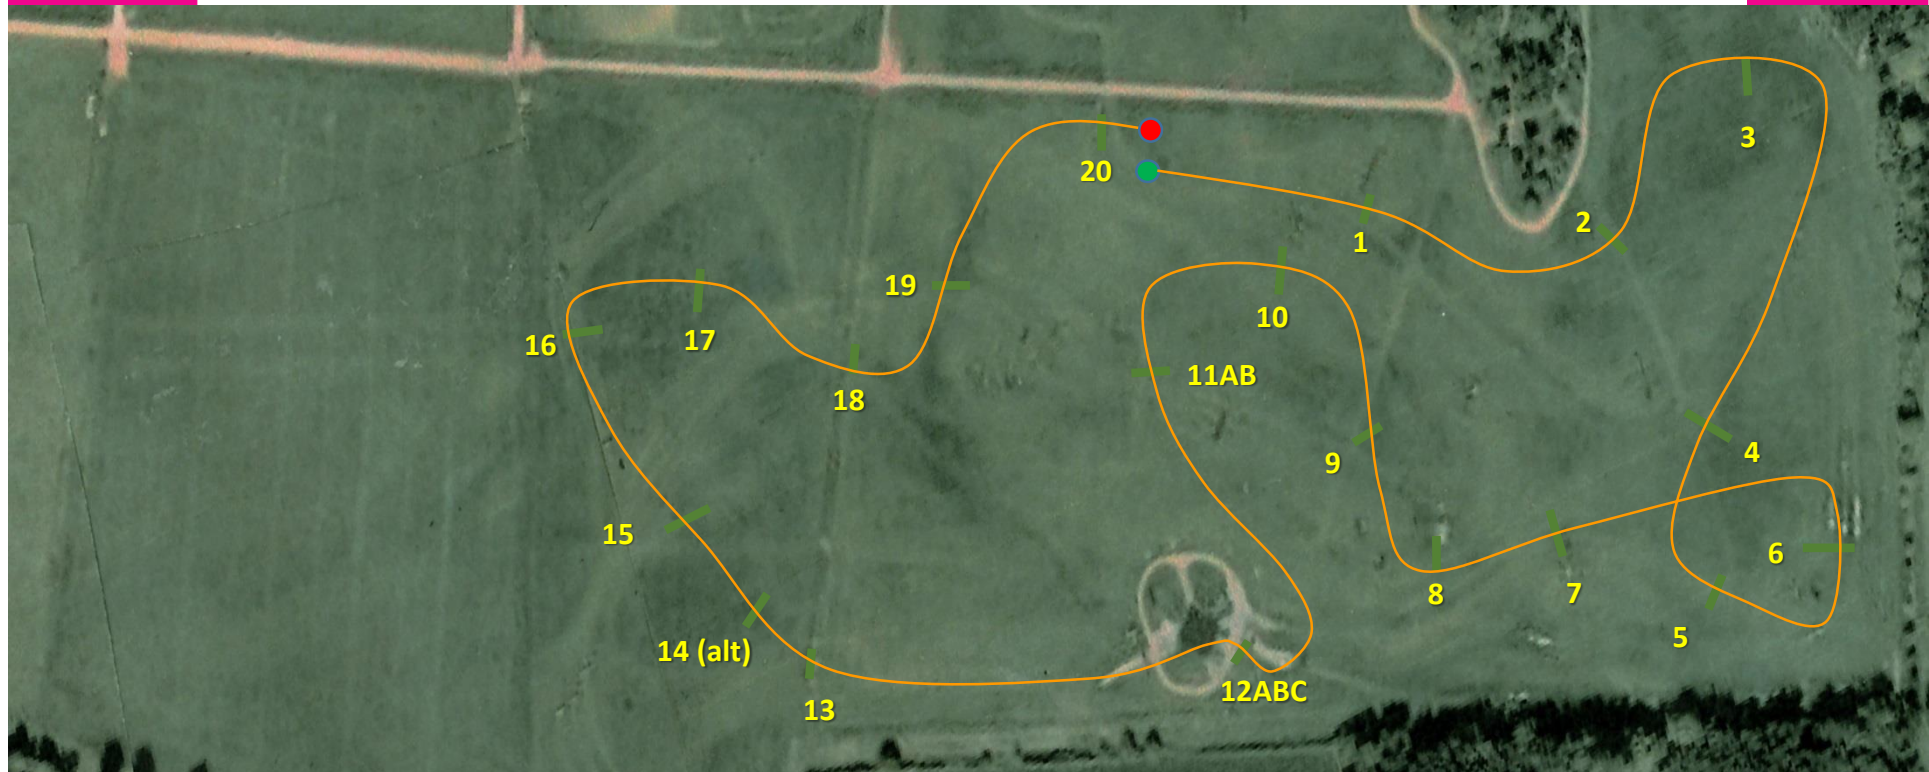

# Kelsall Hill : Intermediate BE Schooling April 2018

1: Grubs Boots Green Roll Top	6: Landtech Solutions Trakehner	11AB: BEDMAX Corner	16: Enviroseal Lining Solutions Ltd Owl Table	21: Thomason & Harding Equine Veterinary Troughs
2: Chelford Farm Supplies Poplar Log	7: Barlows UK Ltd Stick Pile	12: Caroline Gregson Willow Weaving Double Brush	17A(al)B: CCP Building Products Ltd Triple Brush Combo	22: Protect My Income Quarter Round
3: Hill Top Cabin 	8: Jackson Equestrian Trakehner	13ABC: Shepherds of Cheshire Water Complex	18: CCP Building Products Ltd Stone Table	23: CPD Solutions Ltd Giants Table 
4: Fyrnwy Equine Group Upturned Log	9: Crewe Saddlery Brush Coop	14: Cazenove Capital  Oxer	19: Cheshire Horse Ski Jump	24: Ashbrook Equine Hospital Kelsall Hill Express
5: Landtech Solutions Tables 	10: Kelsall Hill Feeder 	15(al): Corbetts Corner	20: Bolesworth International Horse Show Log	

# Kelsall Hill : 100 BE Schooling April 2018

1: Grubs Boots Green Roll Top	6: Landtech Solutions Trakehner	11AB: BEDMAX Sheep Feeder	16: Bolesworth International Horse Show Log
2: Chelford Farm Supplies Poplar Log	7: Barlows UK Ltd Stick Pile	12ABCD: Shepherds of Cheshire Water Complex	17: Thomason & Harding Equine Veterinary Giants Table 
3: Hill Top Cabin 	8: Jackson Equestrian Ditch	13: Cazenove Capital Oxer 	18: Protect My Income Brush
4: Fyrnwy Equine Group Upturned Log	9: Crewe Saddlery Rabbit Hutch	14(al): Corbetts Corner	19: CPD Solutions Ltd Roll Top
5: Landtech Solutions Haywain	10: Kelsall Hill Feeder 	15: Cheshire Horse Ski Jump	20: Ashbrook Equine Hospital Kelsall Hill Express