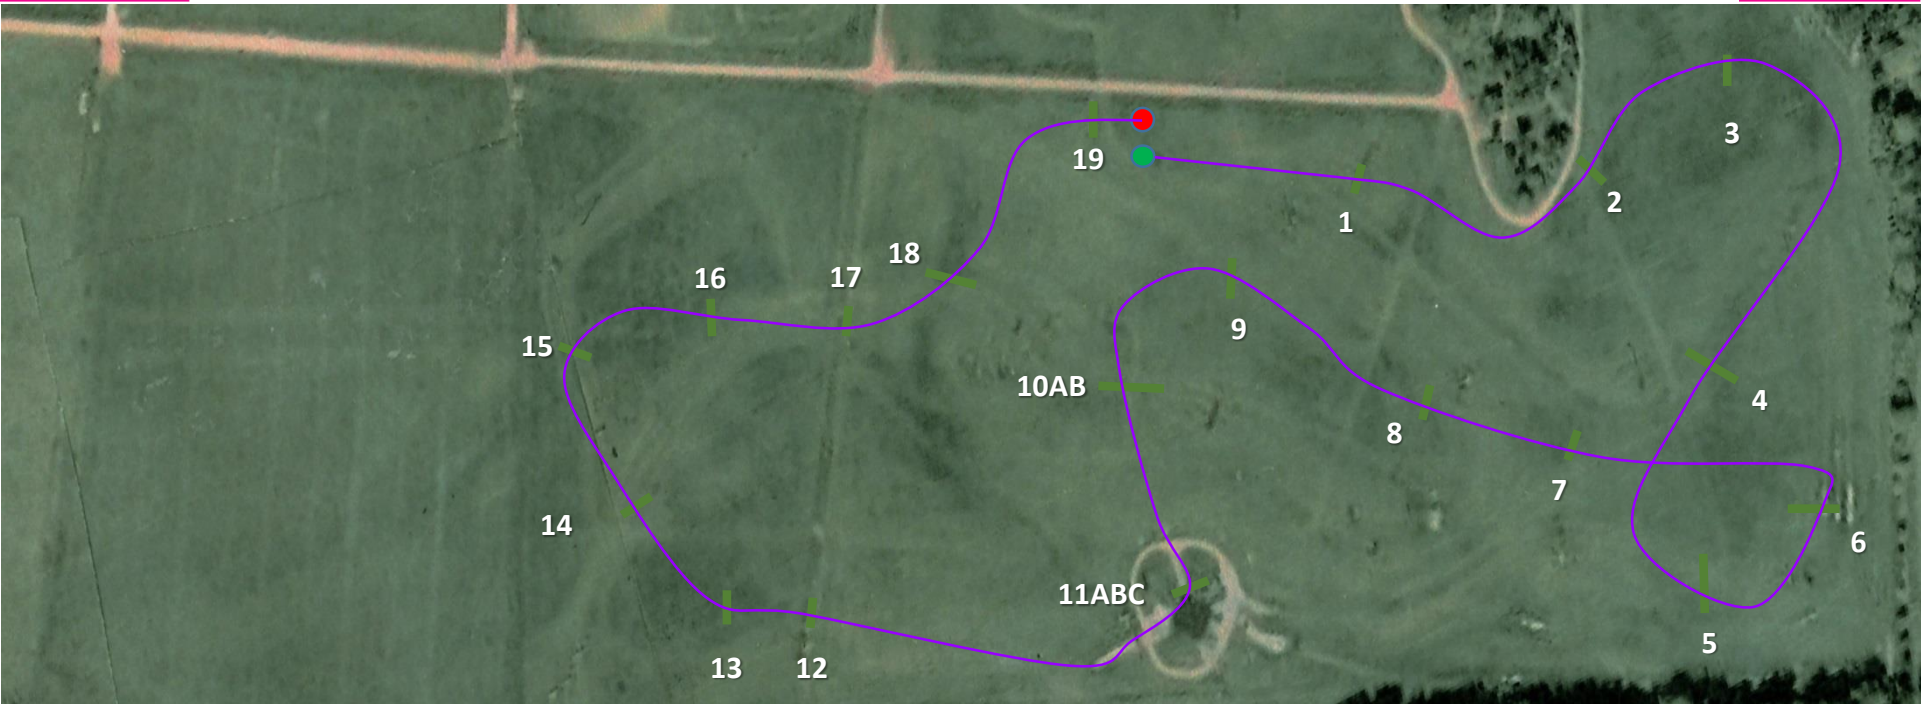

1: Grubs Boots Green Roll Top	6: Landtech Solutions Trakehner	11ABC: Shepherds of Cheshire Water Complex	16: Thomason & Harding Equine Veterinary House
2: Chelford Farm Supplies Poplar Log	7: Barlows UK Ltd Stick Pile	12: Cazenove Capital Oxer	17: Protect My Income Brush
3: Hill Top Cabin	8: Crewe Saddlery Rabbit Hutch	13: Corbetts Blue House	18: CPD Solutions Ltd Roll Top
4: Fyrnwy Equine Group Upturned Log	9: Kelsall Hill Feeder	14: Cheshire Horse Ski Jump	19: Ashbrook Equine Hospital Kelsall Hill Express
5: Landtech Solutions Haywain	10AB: BEDMAX Sheep Feeders	15: Bolesworth International Horse Show Log