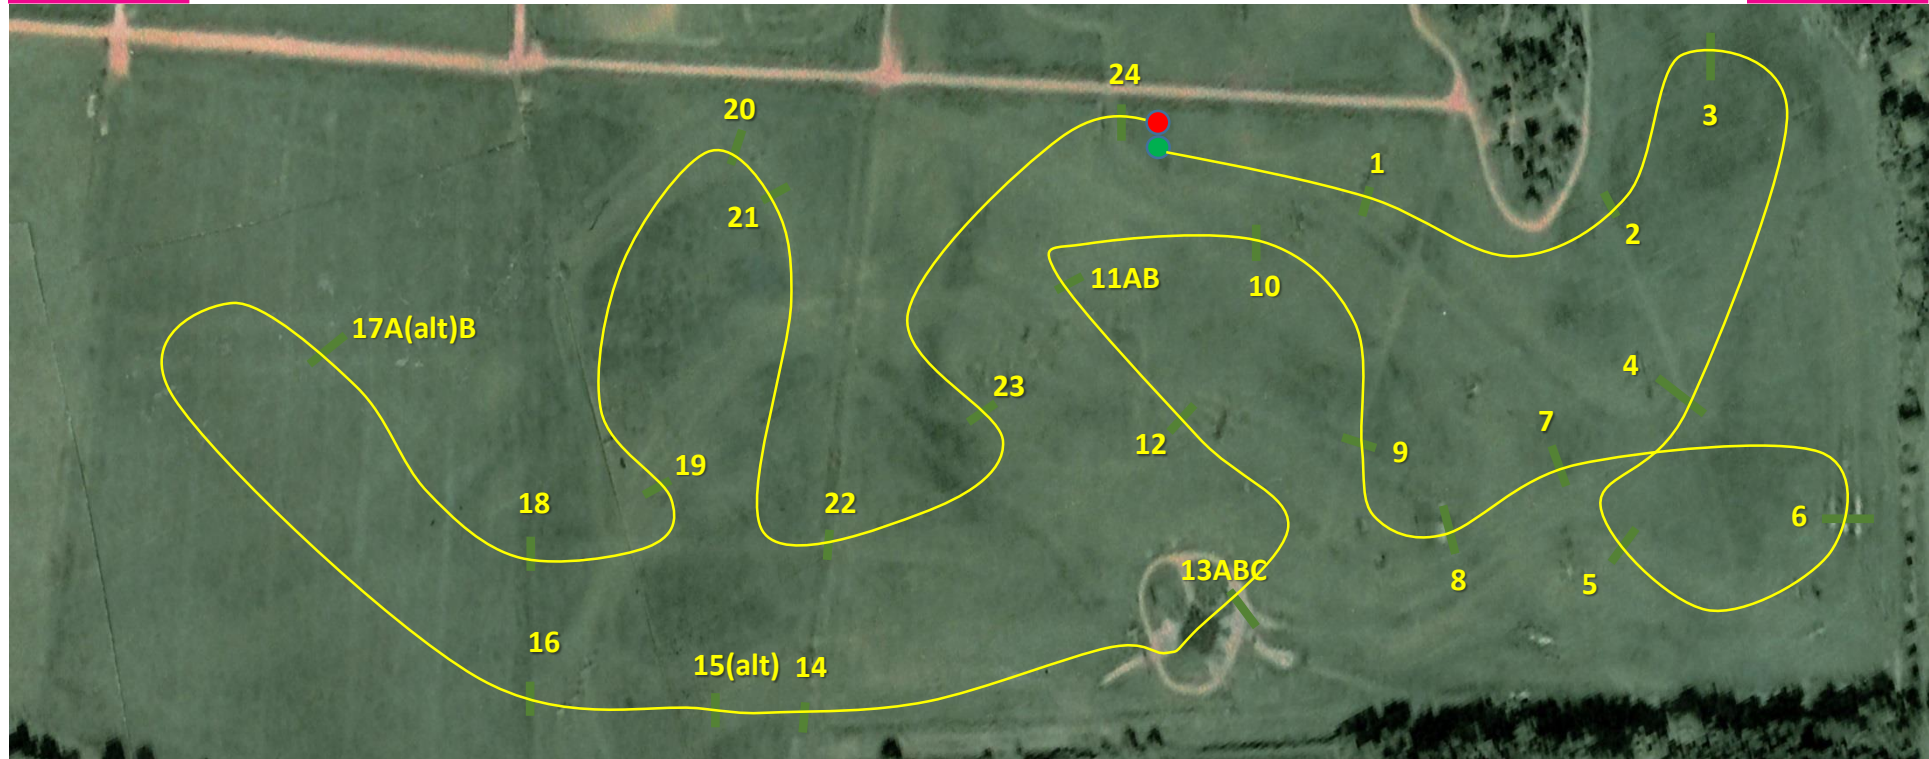

# Kelsall Hill : Intermediate BE Schooling April 2018

1: Grubs Boots Green Roll Top	6: Landtech Solutions Trakehner	11AB: BEDMAX Corner	16: Enviroseal Lining Solutions Ltd Owl Table	21: Thomason & Harding Equine Veterinary Troughs
2: Chelford Farm Supplies Poplar Log	7: Barlows UK Ltd Stick Pile	12: Caroline Gregson Willow Weaving Double Brush	17A(al)B: CCP Building Products Ltd Triple Brush Combo	22: Protect My Income Quarter Round
3: Hill Top Cabin 	8: Jackson Equestrian Trakehner	13ABC: Shepherds of Cheshire Water Complex	18: CCP Building Products Ltd Stone Table	23: CPD Solutions Ltd Giants Table 
4: Fyrnwy Equine Group Upturned Log	9: Crewe Saddlery Brush Coop	14: Cazenove Capital  Oxer	19: Cheshire Horse Ski Jump	24: Ashbrook Equine Hospital Kelsall Hill Express
5: Landtech Solutions Tables 	10: Kelsall Hill Feeder 	15(al): Corbetts Corner	20: Bolesworth International Horse Show Log	

# Kelsall Hill : 100 BE Schooling April 2018

1: Grubs Boots Green Roll Top	6: Landtech Solutions Trakehner	11AB: BEDMAX Sheep Feeder	16: Bolesworth International Horse Show Log
2: Chelford Farm Supplies Poplar Log	7: Barlows UK Ltd Stick Pile	12ABCD: Shepherds of Cheshire Water Complex	17: Thomason & Harding Equine Veterinary Giants Table 
3: Hill Top Cabin 	8: Jackson Equestrian Ditch	13: Cazenove Capital Oxer 	18: Protect My Income Brush
4: Fyrnwy Equine Group Upturned Log	9: Crewe Saddlery Rabbit Hutch	14(al): Corbetts Corner	19: CPD Solutions Ltd Roll Top
5: Landtech Solutions Haywain	10: Kelsall Hill Feeder 	15: Cheshire Horse Ski Jump	20: Ashbrook Equine Hospital Kelsall Hill Express