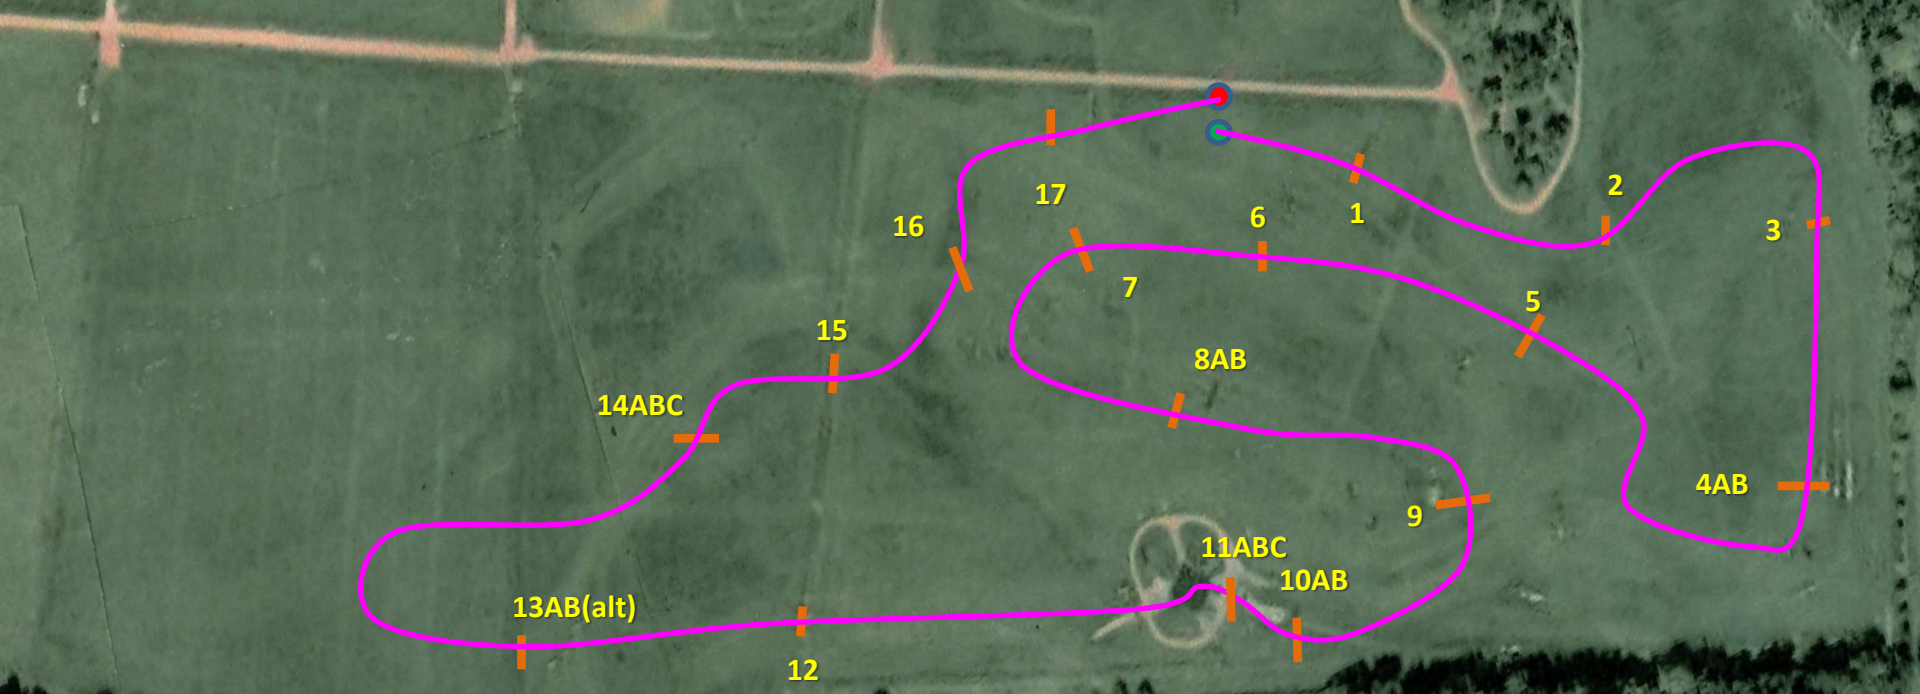

Kelsall Hill : Intermediate Course Plan 2016

Kelsall Hill : Novice Course Schooling

1: TJD Eventing Green Roll Top		9: Caroline Gregson Willow Weaving Double Brush		17: Trough Brush
2: Sycamore Seat	6: Thomason, Ritchie and Harding Equine Vets Stick Pile	10ABCD: Crewe Saddlery Water Complex	14AB(alt): Triple Brush Combo	
			15: Stone Table	
4AB: Airowear Trakehner	8AB: Grubs Boots Owl Hole	12AB(alt): Corner Combo	16AB: Fisher German Ski Jump	20: SUPREME PRODUCTS Kelsall Express

Kelsall Hill : 100 Schooling 2016

1: TJD Eventing Green Roll Top	6: Thomason, Ritchie and Harding Equine Vets Stick Pile	11AB:Crewe Saddlery Water Complex	16: Landtech Solutions Brush
2: Sycamore seat			17: SUPREME PRODUCTS Kelsall Express
	8AB: Grubs Boots Sheep Feeders	13AB(alt): Corner Combo	Course available for cross country schooling for two weeks after the event!
4AB: Airowear Trakehner	9: Caroline Gregson Willow Weaving Rabbit Hutch	14ABC: Fisher German Ski Jump	
5: Blue Chip Upturned Log	10AB: Ditch	15: Siddle Equine Brush	

Kelsall Hill : 90 Schooling 2016

1: TJD Eventing Green Roll Top	6: Thomason, Ritchie and Harding Equine Vets Stick Pile	11ABC: Crewe Saddlery Water Complex	16: Landtech Solutions Roll
2: Seat			17: SUPREME PRODUCTS Kelsall Express
	8AB: Grubs Boots Sheep Feeders	13AB(alt): Corner Combo	Course available for cross country schooling for two weeks after the event!
4AB: Airowear Trakehner	9: Caroline Gregson Willow Weaving Rabbit Hutch	14AB: Fisher German Ski Jump	
5: Blue Chip Upturned Log	10AB: Ditch and House	15: Siddle Equine Brush	