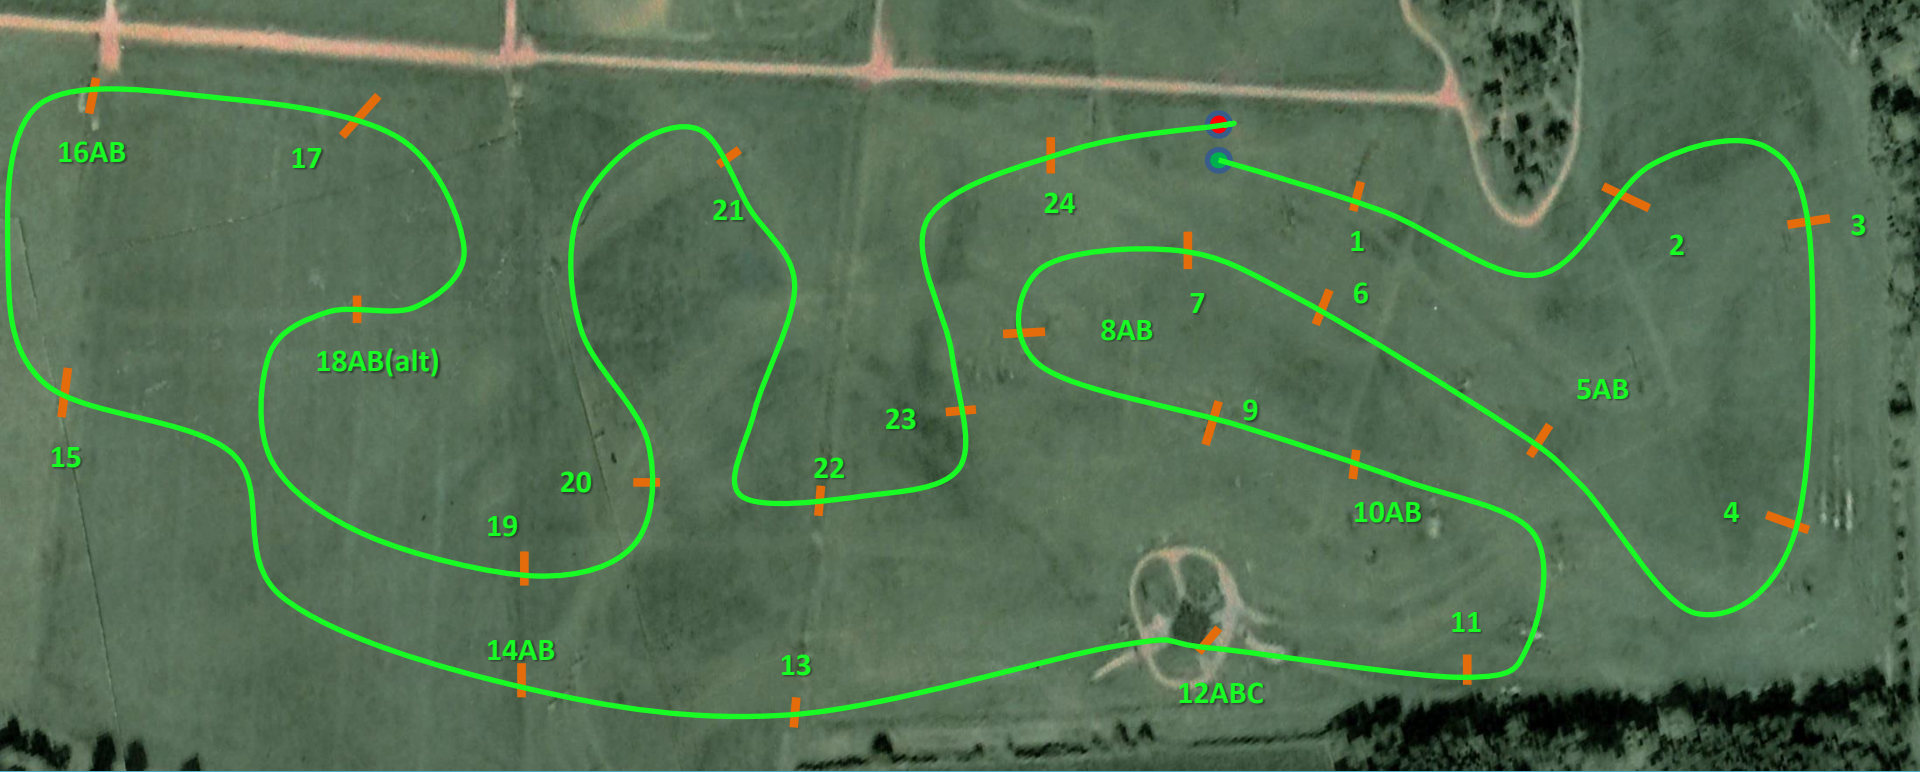

Kelsall Hill : Intermediate Course Plan 2016

Kelsall Hill : Novice Course Schooling

1: TJD Eventing Green Roll Top		9: Caroline Gregson Willow Weaving Double Brush		17: Trough Brush
2: Sycamore Seat	6: Thomason, Ritchie and Harding Equine Vets Stick Pile	10ABCD: Crewe Saddlery Water Complex	14AB(alt): Triple Brush Combo	
			15: Stone Table	
4AB: Airowear Trakehner	8AB: Grubs Boots Owl Hole	12AB(alt): Corner Combo	16AB: Fisher German Ski Jump	20: SUPREME PRODUCTS Kelsall Express

Kelsall Hill : 100 Schooling 2016

1: TJD Eventing Green Roll Top	6: Thomason, Ritchie and Harding Equine Vets Stick Pile	11AB:Crewe Saddlery Water Complex	16: Landtech Solutions Brush
2: Sycamore seat			17: SUPREME PRODUCTS Kelsall Express
	8AB: Grubs Boots Sheep Feeders	13AB(alt): Corner Combo	Course available for cross country schooling for two weeks after the event!
4AB: Airowear Trakehner	9: Caroline Gregson Willow Weaving Rabbit Hutch	14ABC: Fisher German Ski Jump	
5: Blue Chip Upturned Log	10AB: Ditch	15: Siddle Equine Brush	

Kelsall Hill : 90 Schooling 2016

1: TJD Eventing Green Roll Top	6: Thomason, Ritchie and Harding Equine Vets Stick Pile	11ABC: Crewe Saddlery Water Complex	16: Landtech Solutions Roll
2: Seat			17: SUPREME PRODUCTS Kelsall Express
	8AB: Grubs Boots Sheep Feeders	13AB(alt): Corner Combo	Course available for cross country schooling for two weeks after the event!
4AB: Airowear Trakehner	9: Caroline Gregson Willow Weaving Rabbit Hutch	14AB: Fisher German Ski Jump	
5: Blue Chip Upturned Log	10AB: Ditch and House	15: Siddle Equine Brush	