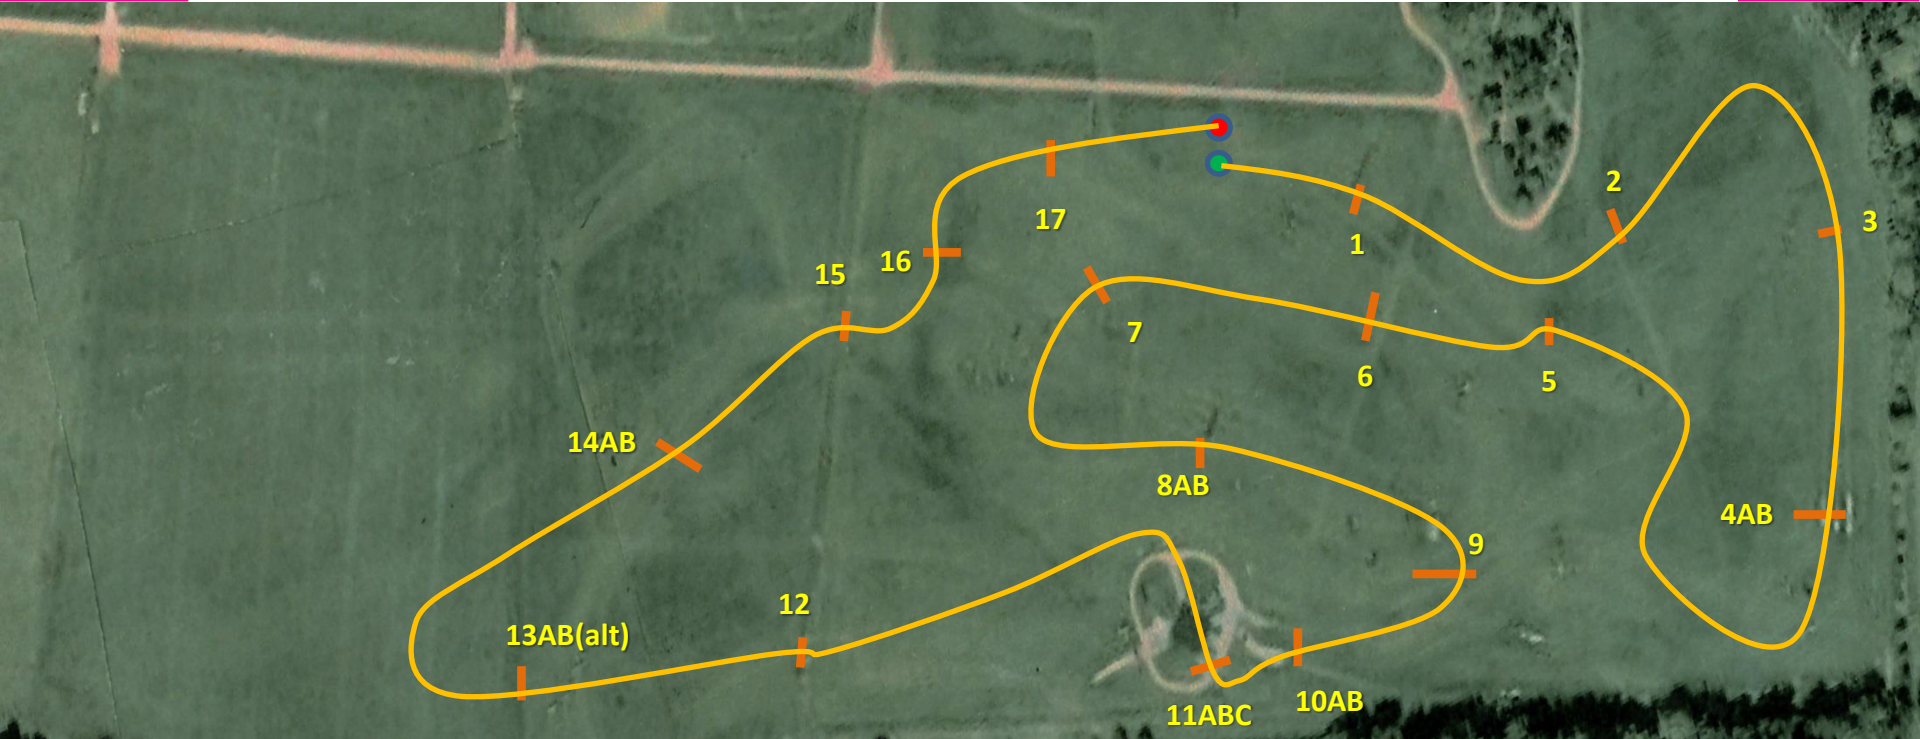

Kelsall Hill : Intermediate Course Plan 2016

Kelsall Hill : Novice Course Schooling

1: TJD Eventing Green Roll Top		9: Caroline Gregson Willow Weaving Double Brush		17: Trough Brush
2: Sycamore Seat	6: Thomason, Ritchie and Harding Equine Vets Stick Pile	10ABCD: Crewe Saddlery Water Complex	14AB(alt): Triple Brush Combo	
			15: Stone Table	
4AB: Airowear Trakehner	8AB: Grubs Boots Owl Hole	12AB(alt): Corner Combo	16AB: Fisher German Ski Jump	20: SUPREME PRODUCTS Kelsall Express

Kelsall Hill : 100 Schooling 2016

1: TJD Eventing Green Roll Top	6: Thomason, Ritchie and Harding Equine Vets Stick Pile	11AB:Crewe Saddlery Water Complex	16: Landtech Solutions Brush
2: Sycamore seat			17: SUPREME PRODUCTS Kelsall Express
	8AB: Grubs Boots Sheep Feeders	13AB(alt): Corner Combo	Course available for cross country schooling for two weeks after the event!
4AB: Airowear Trakehner	9: Caroline Gregson Willow Weaving Rabbit Hutch	14ABC: Fisher German Ski Jump	
5: Blue Chip Upturned Log	10AB: Ditch	15: Siddle Equine Brush	

Kelsall Hill : 90 Schooling 2016

1: TJD Eventing Green Roll Top	6: Thomason, Ritchie and Harding Equine Vets Stick Pile	11ABC: Crewe Saddlery Water Complex	16: Landtech Solutions Roll
2: Seat			17: SUPREME PRODUCTS Kelsall Express
	8AB: Grubs Boots Sheep Feeders	13AB(alt): Corner Combo	Course available for cross country schooling for two weeks after the event!
4AB: Airowear Trakehner	9: Caroline Gregson Willow Weaving Rabbit Hutch	14AB: Fisher German Ski Jump	
5: Blue Chip Upturned Log	10AB: Ditch and House	15: Siddle Equine Brush	