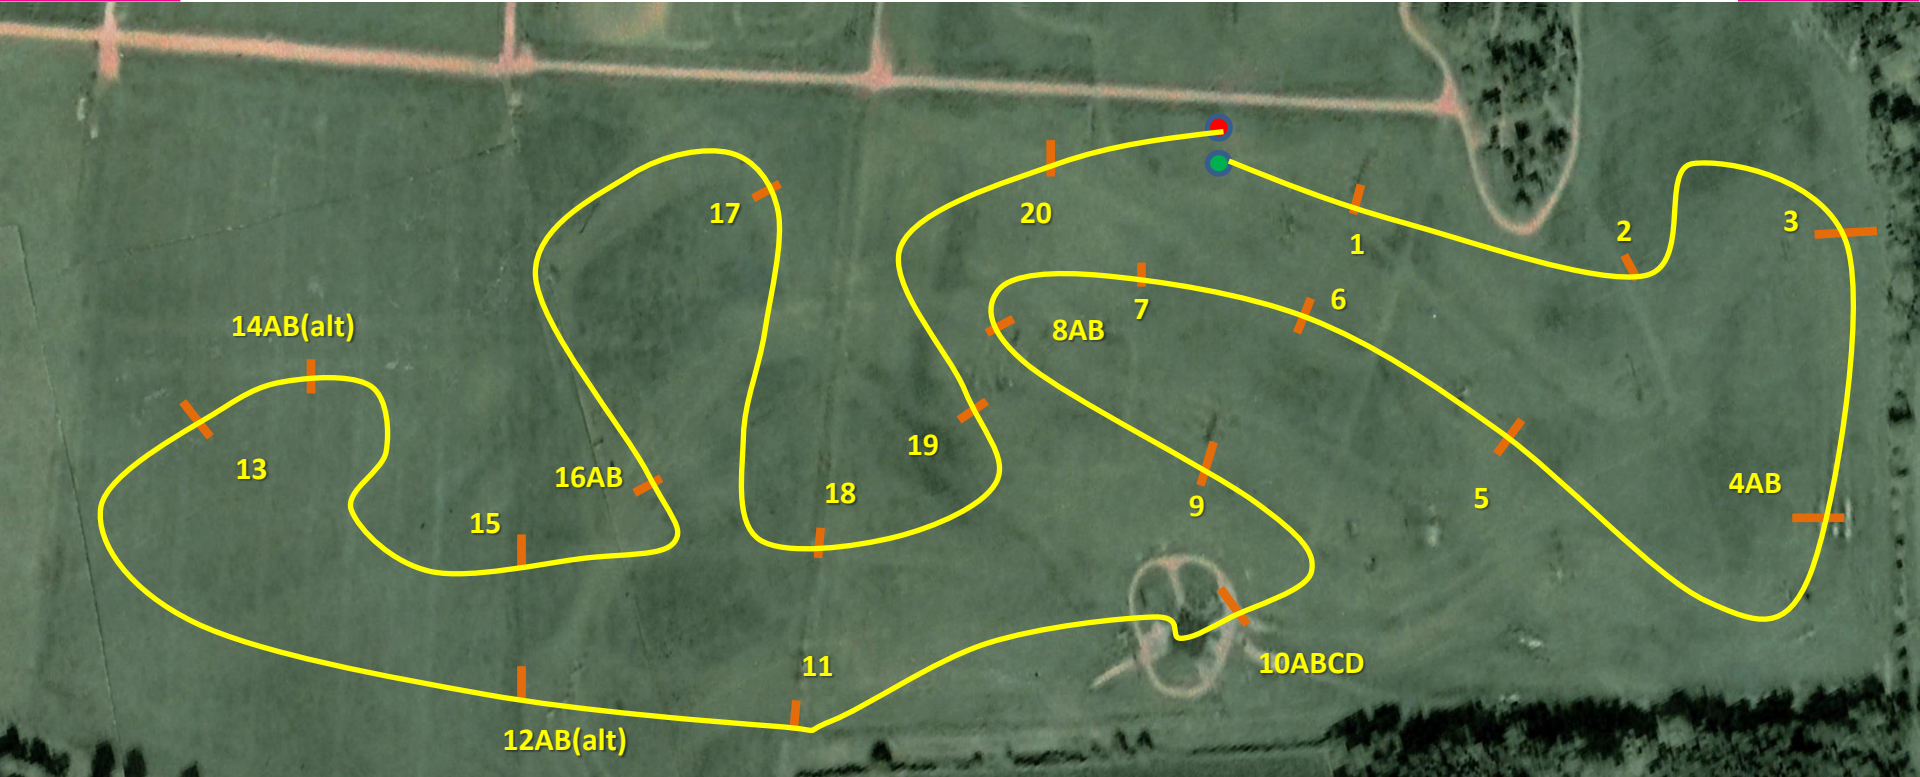

Kelsall Hill : Intermediate Course Plan 2016

Kelsall Hill : Novice Course Schooling

1: TJD Eventing Green Roll Top		9: Caroline Gregson Willow Weaving Double Brush		17: Trough Brush
2: Sycamore Seat	6: Thomason, Ritchie and Harding Equine Vets Stick Pile	10ABCD: Crewe Saddlery Water Complex	14AB(alt): Triple Brush Combo	
			15: Stone Table	
4AB: Airowear Trakehner	8AB: Grubs Boots Owl Hole	12AB(alt): Corner Combo	16AB: Fisher German Ski Jump	20: SUPREME PRODUCTS Kelsall Express

Kelsall Hill : 100 Schooling 2016

1: TJD Eventing Green Roll Top	6: Thomason, Ritchie and Harding Equine Vets Stick Pile	11AB:Crewe Saddlery Water Complex	16: Landtech Solutions Brush
2: Sycamore seat			17: SUPREME PRODUCTS Kelsall Express
	8AB: Grubs Boots Sheep Feeders	13AB(alt): Corner Combo	Course available for cross country schooling for two weeks after the event!
4AB: Airowear Trakehner	9: Caroline Gregson Willow Weaving Rabbit Hutch	14ABC: Fisher German Ski Jump	
5: Blue Chip Upturned Log	10AB: Ditch	15: Siddle Equine Brush	

Kelsall Hill : 90 Schooling 2016

1: TJD Eventing Green Roll Top	6: Thomason, Ritchie and Harding Equine Vets Stick Pile	11ABC: Crewe Saddlery Water Complex	16: Landtech Solutions Roll
2: Seat			17: SUPREME PRODUCTS Kelsall Express
	8AB: Grubs Boots Sheep Feeders	13AB(alt): Corner Combo	Course available for cross country schooling for two weeks after the event!
4AB: Airowear Trakehner	9: Caroline Gregson Willow Weaving Rabbit Hutch	14AB: Fisher German Ski Jump	
5: Blue Chip Upturned Log	10AB: Ditch and House	15: Siddle Equine Brush	