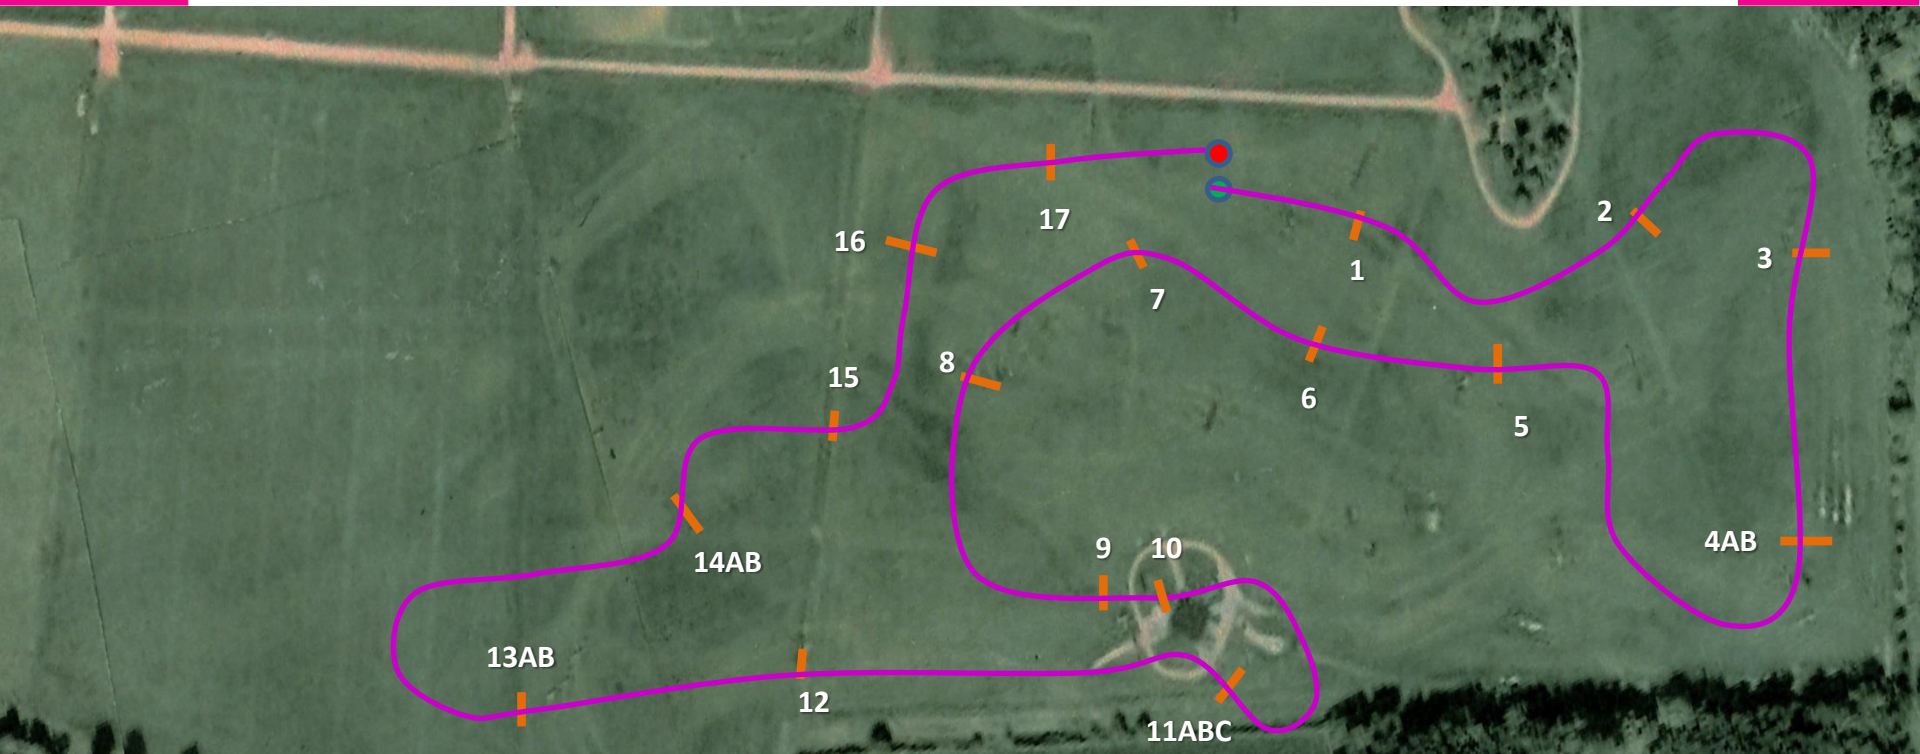

Kelsall Hill : 80T Schooling Sept 2016

1: TJD Eventing Green Roll Top	6: Thomason, Ritchie and Harding Equine Vets Stick Pile	11ABC: Crewe Saddlery Water Complex	16: Landtech Solutions Roll
2: Wiggly Worm	7:	12:	17: SUPREME PRODUCTS Kelsall Express
	8: Grubs Boots Rabbit Hutch	13AB: Arched Houses	Course available for cross country schooling for two weeks after the event!
4AB: Airowear Trakehner	9: Crewe Saddlery Sheep Feeders	14AB: Fisher German Ski Jump	
5: Blue Chip Upturned Log	10: Crewe Saddlery Sheep Feeders	15: Siddle Equine Brush